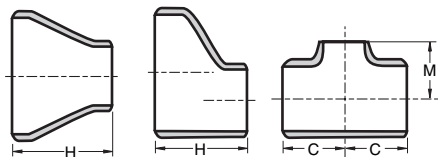

WELD FITTING—REDUCERS AND REDUCING OUTLET TEES

H: Concentric & Eccentric Reducers **C, M:** Reducing Outlet Tees

| Nom. Pipe Size | H | C | M |
|----------------|-------|-------|-------|
| 1/2 x 1/4 | — | 1 | 1 |
| 3/8 | — | 1 | 1 |
| 3/4 x 3/8 | 1 1/2 | 1 1/8 | 1 1/8 |
| 1/2 | 1 1/2 | 1 1/8 | 1 1/8 |
| 1 x 3/8 | 2 | 1 1/2 | 1 1/2 |
| 1/2 | 2 | 1 1/2 | 1 1/2 |
| 3/4 | 2 | 1 1/2 | 1 1/2 |
| 1 1/4 x 1/2 | 2 | 1 7/8 | 1 7/8 |
| 3/4 | 2 | 1 7/8 | 1 7/8 |
| 1 | 2 | 1 7/8 | 1 7/8 |
| 1 1/2 x 1/2 | 2 1/2 | 2 1/4 | 2 1/4 |
| 3/4 | 2 1/2 | 2 1/4 | 2 1/4 |
| 1 | 2 1/2 | 2 1/4 | 2 1/4 |
| 1 1/4 | 2 1/2 | 2 1/4 | 2 1/4 |
| 2 x 3/4 | 3 | 2 1/2 | 1 3/4 |
| 1 | 3 | 2 1/2 | 2 |
| 1 1/4 | 3 | 2 1/2 | 2 1/4 |
| 1 1/2 | 3 | 2 1/2 | 2 3/8 |

| Nom. Pipe Size | H | C | M |
|----------------|-------|-------|-------|
| 2 1/2 x 1 | 3 1/2 | 3 | 2 1/4 |
| 1 1/4 | 3 1/2 | 3 | 2 1/2 |
| 1 1/2 | 3 1/2 | 3 | 2 5/8 |
| 2 | 3 1/2 | 3 | 2 3/4 |
| 3 x 1 | — | 3 3/8 | 2 5/8 |
| 1 1/4 | 3 1/2 | 3 3/8 | 2 3/4 |
| 1 1/2 | 3 1/2 | 3 3/8 | 2 7/8 |
| 2 | 3 1/2 | 3 3/8 | 3 |
| 2 1/2 | 3 1/2 | 3 3/8 | 3 1/4 |
| 3 1/2 x 1 1/4 | 4 | — | — |
| 1 1/2 | 4 | 3 3/4 | 3 1/8 |
| 2 | 4 | 3 3/4 | 3 1/4 |
| 2 1/2 | 4 | 3 3/4 | 3 1/2 |
| 3 | 4 | 3 3/4 | 3 5/8 |
| 4 x 1 1/2 | 4 | 4 1/8 | 3 3/8 |
| 2 | 4 | 4 1/8 | 3 1/2 |
| 2 1/2 | 4 | 4 1/8 | 3 3/4 |
| 3 | 4 | 4 1/8 | 3 7/8 |
| 3 1/2 | 4 | 4 1/8 | 4 |